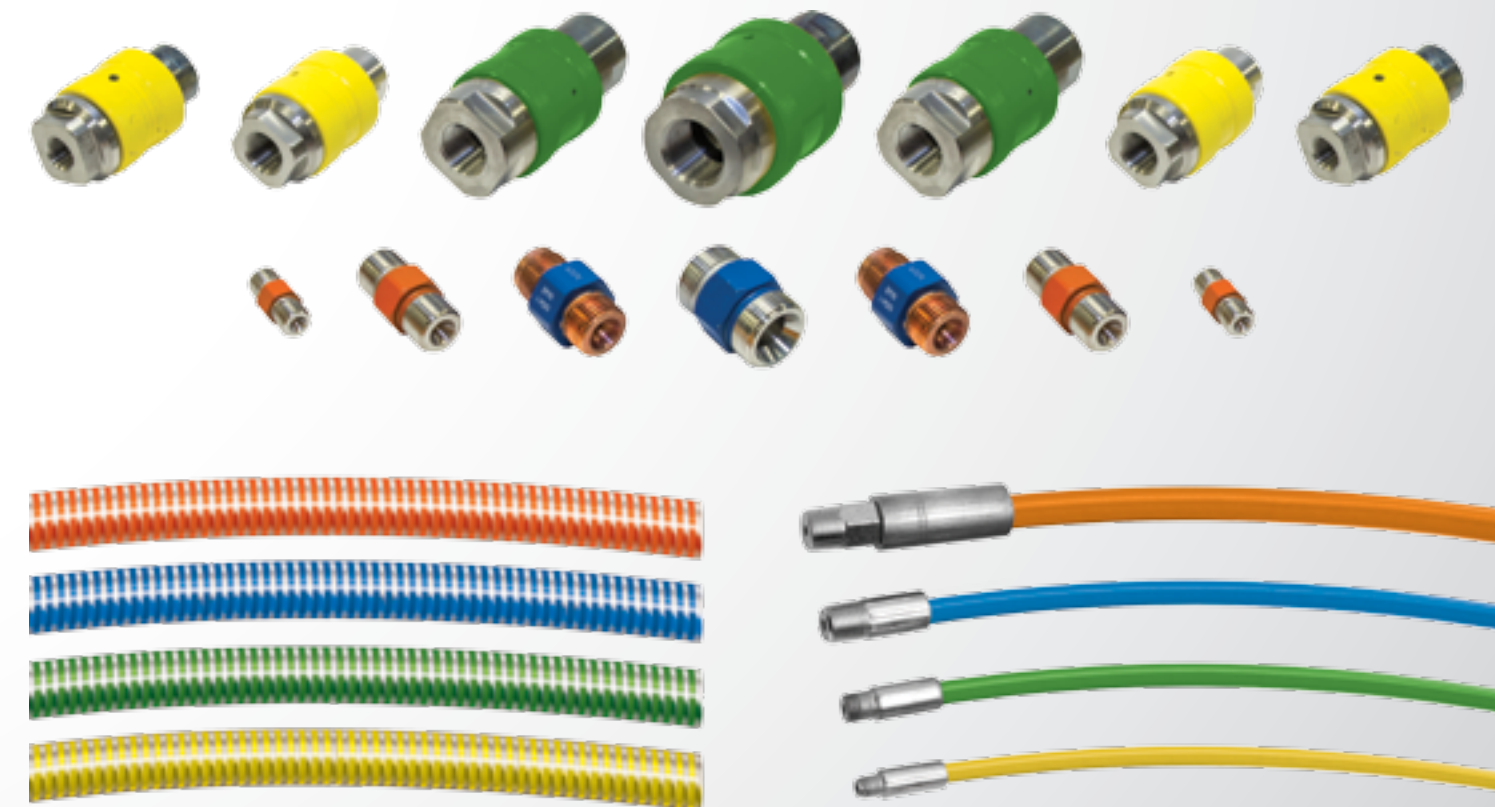

# Jetstream® Visual Safety System

**Be sure operators are using the right water blast equipment.**

New color coded parts and accessories clearly show water blast components in use are correctly and safely suited to current pump pressures with the Visual Safety System.

Yellow
10,000 PSI
690 Bar

Green
15,000 PSI
1,034 Bar

Blue
20,000 PSI
1,379 Bar

Orange
40,000 PSI
2,750 Bar

- ✓ Easy to use and implement
- ✓ Easy to see at a distance
- ✓ Helps to keep workers safe
- ✓ Helps prevent equipment damage