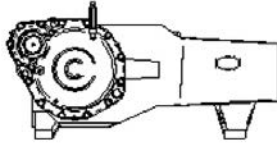

LEARN MORE

PART NO.	DRIVE RATIO	MAX. INPUT SPEED
5200 / 4200 / 3600 SERIES		
12V		
59100-16-69-12V	4.31:1	2230 RPM
59100-17-68-12V	4.00:1	2070 RPM
59100-19-67-12V	3.53:1	1825 RPM
59100-22-64-12V	2.91:1	1500 RPM
24V		
59100-16-69-24V	4.31:1	2230 RPM
59100-17-68-24V	4.00:1	2070 RPM
59100-19-67-24V	3.53:1	1825 RPM
59100-22-64-24V	2.91:1	1500 RPM
3000 SERIES		
WITHOUT COOLING COIL (≤150 HP)		
58501-17-68	4.00:1	2400 RPM
58501-18-66	3.67:1	2200 RPM
58501-21-23	3.00:1	1800 RPM
58501-24-60	2.50:1	1500 RPM
WITH COOLING COIL (200 HP)*		
68453-17-68	4.00:1	2400 RPM
68453-18-66	3.67:1	2200 RPM
68453-21-63	3.00:1	1800 RPM
68453-24-60	2.50:1	1500 RPM

3000 SERIES

2 O'CLOCK LEFT

2 O'CLOCK RIGHT

3 O'CLOCK LEFT

3 O'CLOCK RIGHT

9 O'CLOCK LEFT

9 O'CLOCK RIGHT

10 O'CLOCK LEFT

10 O'CLOCK RIGHT

12 O'CLOCK LEFT

12 O'CLOCK RIGHT

3600/4200/5200 SERIES

1:30 O'CLOCK LEFT

1:30 O'CLOCK RIGHT

3 O'CLOCK LEFT

3 O'CLOCK RIGHT