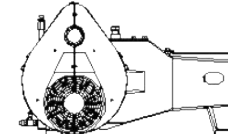

9 O'CLOCK LEFT

9 O'CLOCK RIGHT

10:30 O'CLOCK LEFT

10:30 O'CLOCK RIGHT

12 O'CLOCK LEFT

12 O'CLOCK RIGHT

OUR REACH

Jetstream Parts, Accessories and Rentals are also available through FS Solutions, with 13 convenient U.S. locations