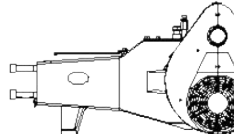

9 O'CLOCK LEFT

9 O'CLOCK RIGHT

10:30 O'CLOCK LEFT

10:30 O'CLOCK RIGHT

12 O'CLOCK LEFT

12 O'CLOCK RIGHT

OUR REACH

Jetstream Parts, Accessories and Rentals are also available through FS Solutions, with 13 convenient U.S. locations