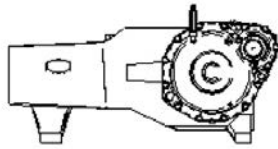

LEARN MORE

PART NO.	DRIVE RATIO	MAX. INPUT SPEED
5200 / 4200 / 3600 SERIES		
12V		
59100-16-69-12V	4.31:1	2230 RPM
59100-17-68-12V	4.00:1	2070 RPM
59100-19-67-12V	3.53:1	1825 RPM
59100-22-64-12V	2.91:1	1500 RPM
24V		
59100-16-69-24V	4.31:1	2230 RPM
59100-17-68-24V	4.00:1	2070 RPM
59100-19-67-24V	3.53:1	1825 RPM
59100-22-64-24V	2.91:1	1500 RPM
3000 SERIES		
WITHOUT COOLING COIL (≤150 HP)		
58501-17-68	4.00:1	2400 RPM
58501-18-66	3.67:1	2200 RPM
58501-21-23	3.00:1	1800 RPM
58501-24-60	2.50:1	1500 RPM
WITH COOLING COIL (200 HP)*		
68453-17-68	4.00:1	2400 RPM
68453-18-66	3.67:1	2200 RPM
68453-21-63	3.00:1	1800 RPM
68453-24-60	2.50:1	1500 RPM

3000 SERIES

2 O'CLOCK LEFT

2 O'CLOCK RIGHT

3 O'CLOCK LEFT

3 O'CLOCK RIGHT

9 O'CLOCK LEFT

9 O'CLOCK RIGHT

10 O'CLOCK LEFT