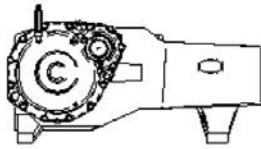

LEARN MORE

PART NO.	DRIVE RATIO	MAX. INPUT SPEED
5200 / 4200 / 3600 SERIES		
12V		
59100-16-69-12V	4.31:1	2230 RPM
59100-17-68-12V	4.00:1	2070 RPM
59100-19-67-12V	3.53:1	1825 RPM
59100-22-64-12V	2.91:1	1500 RPM
24V		
59100-16-69-24V	4.31:1	2230 RPM
59100-17-68-24V	4.00:1	2070 RPM
59100-19-67-24V	3.53:1	1825 RPM
59100-22-64-24V	2.91:1	1500 RPM
3000 SERIES		
WITHOUT COOLING COIL (≤150 HP)		
58501-17-68	4.00:1	2400 RPM
58501-18-66	3.67:1	2200 RPM
58501-21-23	3.00:1	1800 RPM
58501-24-60	2.50:1	1500 RPM
WITH COOLING COIL (200 HP)*		
68453-17-68	4.00:1	2400 RPM
68453-18-66	3.67:1	2200 RPM
68453-21-63	3.00:1	1800 RPM
68453-24-60	2.50:1	1500 RPM

3000 SERIES

2 O'CLOCK LEFT

2 O'CLOCK RIGHT

3 O'CLOCK LEFT

3 O'CLOCK RIGHT

9 O'CLOCK LEFT

9 O'CLOCK RIGHT

10 O'CLOCK LEFT