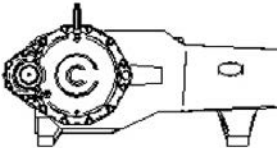

LEARN MORE

PART NO.	DRIVE RATIO	MAX. INPUT SPEED
5200 / 4200 / 3600 SERIES		
12V		
59100-16-69-12V	4.31:1	2230 RPM
59100-17-68-12V	4.00:1	2070 RPM
59100-19-67-12V	3.53:1	1825 RPM
59100-22-64-12V	2.91:1	1500 RPM
24V		
59100-16-69-24V	4.31:1	2230 RPM
59100-17-68-24V	4.00:1	2070 RPM
59100-19-67-24V	3.53:1	1825 RPM
59100-22-64-24V	2.91:1	1500 RPM
3000 SERIES		
WITHOUT COOLING COIL (≤150 HP)		
58501-17-68	4.00:1	2400 RPM
58501-18-66	3.67:1	2200 RPM
58501-21-23	3.00:1	1800 RPM
58501-24-60	2.50:1	1500 RPM
WITH COOLING COIL (200 HP)*		
68453-17-68	4.00:1	2400 RPM
68453-18-66	3.67:1	2200 RPM
68453-21-63	3.00:1	1800 RPM
68453-24-60	2.50:1	1500 RPM

3000 SERIES

2 O'CLOCK LEFT

2 O'CLOCK RIGHT

3 O'CLOCK LEFT

3 O'CLOCK RIGHT

9 O'CLOCK LEFT

9 O'CLOCK RIGHT

10 O'CLOCK LEFT

10 O'CLOCK RIGHT

12 O'CLOCK LEFT

12 O'CLOCK RIGHT

3600/4200/5200 SERIES

1:30 O'CLOCK LEFT

1:30 O'CLOCK RIGHT

3 O'CLOCK LEFT

3 O'CLOCK RIGHT