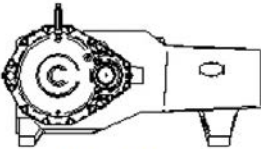

LEARN MORE

PART NO.	DRIVE RATIO	MAX. INPUT SPEED
5200 / 4200 / 3600 SERIES		
12V		
59100-16-69-12V	4.31:1	2230 RPM
59100-17-68-12V	4.00:1	2070 RPM
59100-19-67-12V	3.53:1	1825 RPM
59100-22-64-12V	2.91:1	1500 RPM
24V		
59100-16-69-24V	4.31:1	2230 RPM
59100-17-68-24V	4.00:1	2070 RPM
59100-19-67-24V	3.53:1	1825 RPM
59100-22-64-24V	2.91:1	1500 RPM
3000 SERIES		
WITHOUT COOLING COIL (≤150 HP)		
58501-17-68	4.00:1	2400 RPM
58501-18-66	3.67:1	2200 RPM
58501-21-23	3.00:1	1800 RPM
58501-24-60	2.50:1	1500 RPM
WITH COOLING COIL (200 HP)*		
68453-17-68	4.00:1	2400 RPM
68453-18-66	3.67:1	2200 RPM
68453-21-63	3.00:1	1800 RPM
68453-24-60	2.50:1	1500 RPM

3000 SERIES

2 O'CLOCK LEFT

2 O'CLOCK RIGHT

3 O'CLOCK LEFT

3 O'CLOCK RIGHT

9 O'CLOCK LEFT

9 O'CLOCK RIGHT

10 O'CLOCK LEFT