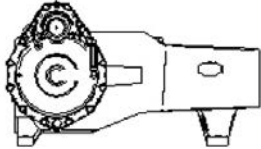

LEARN MORE

PART NO.	DRIVE RATIO	MAX. INPUT SPEED
5200 / 4200 / 3600 SERIES		
12V		
59100-16-69-12V	4.31:1	2230 RPM
59100-17-68-12V	4.00:1	2070 RPM
59100-19-67-12V	3.53:1	1825 RPM
59100-22-64-12V	2.91:1	1500 RPM
24V		
59100-16-69-24V	4.31:1	2230 RPM
59100-17-68-24V	4.00:1	2070 RPM
59100-19-67-24V	3.53:1	1825 RPM
59100-22-64-24V	2.91:1	1500 RPM
3000 SERIES		
WITHOUT COOLING COIL (≤150 HP)		
58501-17-68	4.00:1	2400 RPM
58501-18-66	3.67:1	2200 RPM
58501-21-23	3.00:1	1800 RPM
58501-24-60	2.50:1	1500 RPM
WITH COOLING COIL (200 HP)*		
68453-17-68	4.00:1	2400 RPM
68453-18-66	3.67:1	2200 RPM
68453-21-63	3.00:1	1800 RPM
68453-24-60	2.50:1	1500 RPM

3000 SERIES

2 O'CLOCK LEFT

2 O'CLOCK RIGHT

3 O'CLOCK LEFT

3 O'CLOCK RIGHT

9 O'CLOCK LEFT

9 O'CLOCK RIGHT

10 O'CLOCK LEFT

10 O'CLOCK RIGHT

12 O'CLOCK LEFT

12 O'CLOCK RIGHT

3600/4200/5200 SERIES

1:30 O'CLOCK LEFT

1:30 O'CLOCK RIGHT

3 O'CLOCK LEFT

3 O'CLOCK RIGHT